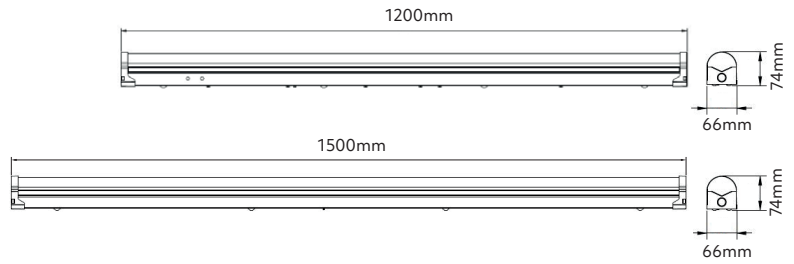

sLED

by **Switch Lighting**

SLBN112
1200mm
General lighting

SLBN115 / SLBN135
1500mm
General lighting

Batten light

Lighting excellence for every space.

- + up to 118lm/W
- + fast installation
- + multiple cable entry points
- + 5 year warranty
- + emergency back-up option

6500K

CRI

82, 91

Other information

Trim colour

White

SLBN112

IP20

Size
1.2mx66mm

SLBN115 / SLBN135

IP20

Size
1.5mx66mm

Product specification information

Model	Length (mm)	Emergency back-up	CCT (K)	Power (W)	Delivered lumens (lm)	CRI
SLBN112-40-W	1200	-	4000	40	4300	82
SLBN115-30-W	1500	-	3000	60	6600	82
SLBN115-40-W	1500	-	4000	60	7100	82
SLBN115-65-W	1500	-	6500	60	6800	82
SLBN135-40-W	1500	Yes	4000	60	7100	82
SLBN115-40-P-W	1500	-	4000	60	5700	95
SLBN115-50-P-W	1500	-	5000	60	5940	95