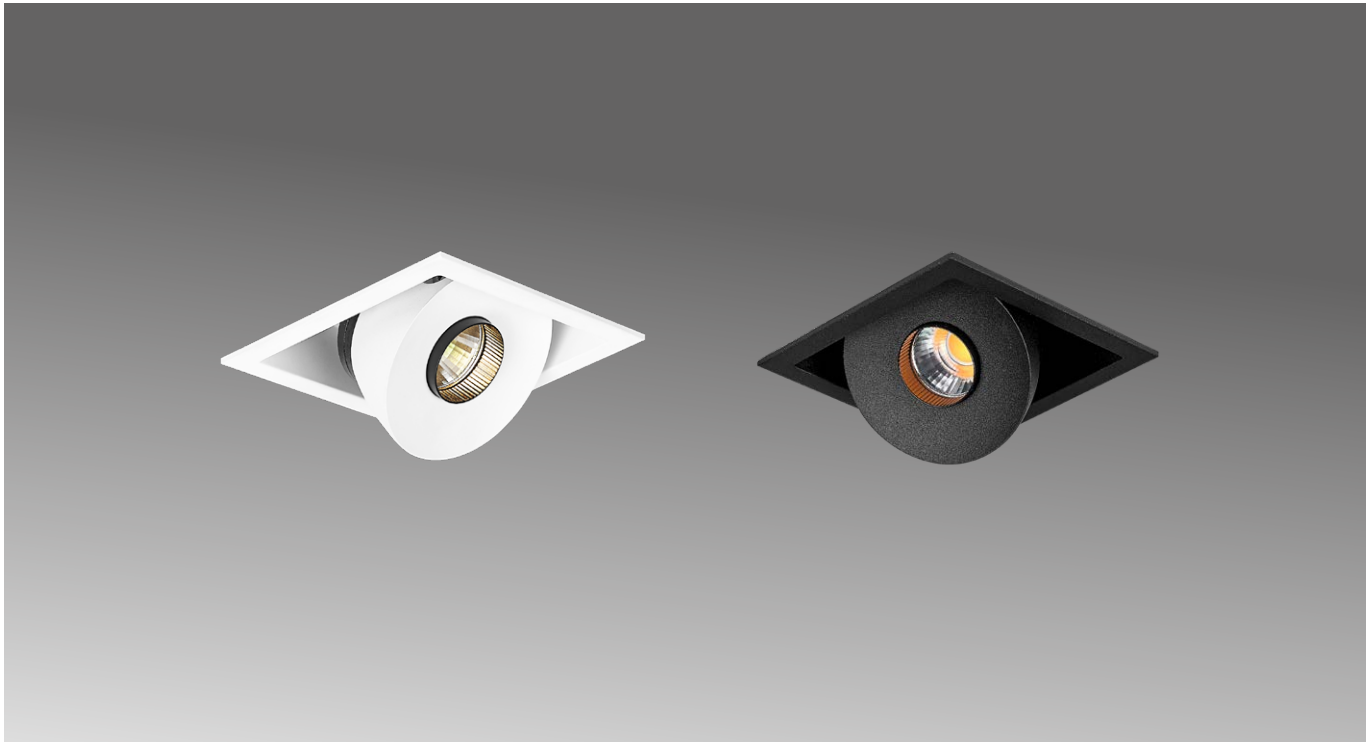

Recessed Downlight Kit
Cevon Mini Tilt/Rotate CRI97 X-Low Glare

R501

SPECIFICATIONS

DIMENSIONS	L79 x W78 x H91mm
CUT OUT	L70 x W70mm
COLOUR TEMP	3000K Warm White
CRI	97
LIFESPAN	55,000 Hours L90(10k) TM-21
BEAM ANGLE	42°
TILT	0 - 45°
ROTATE	0 - 355°
INTENSITY AT 2M	347 lux / 1.5m Beam Width from 2m Height
INTENSITY AT 3M	154 lux / 2.3m Beam Width from 3m Height
MATERIAL	Aluminum, coated optic glass
CLEARANCE	25mm recommended for optimum lifespan. 0mm required. Rear of fitting may abut structural members and building elements.
CLASSIFICATION	IC Rated
DRIVER	DX Series Under Insulation Dimmable TRIAC Driver Included (pre-wired)
APPLICATION	Interior residential downlighting
WARRANTY	5 Year warranty

672 LUMENS	11 WATTS	AC 240V
-------------------	-----------------	----------------

	UID™ Dimmable Under Insulation Driver Included
---	--

COLOUR PARAMETERS

CCT	CRI	CRI R9	TM30 Rf	TM30 Rg
3000K	97.6	99.1	94.6	102.3

AVAILABLE IN

DESCRIPTION	CODE
White with Black Baffle 3000K	R501 W3K
Black with Black Baffle 3000K	R501 B3K