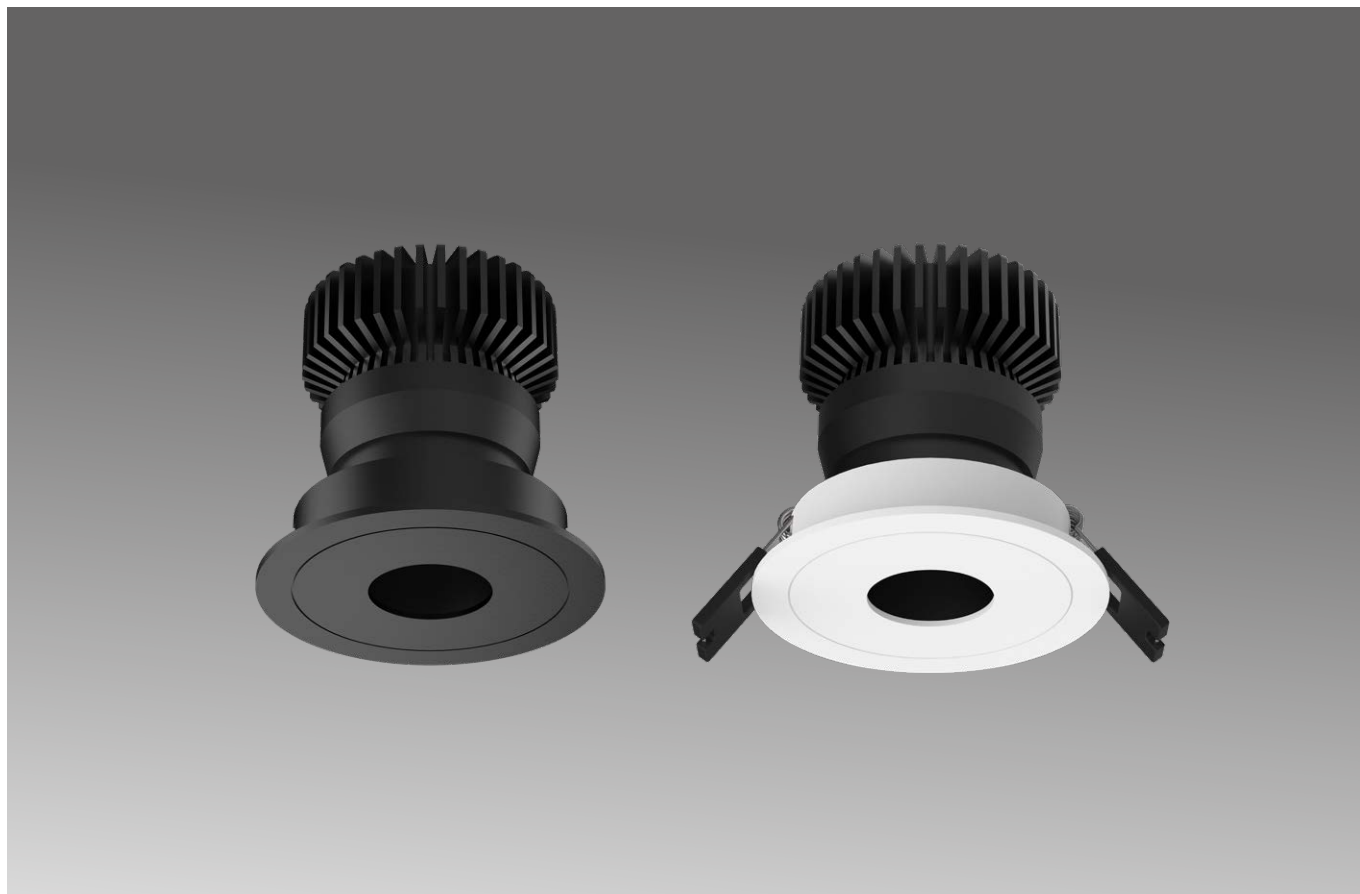

Recessed Fixed Downlight Kit Cevon CRI97 Pin Hole Fixed Highlighter

R515

SPECIFICATIONS

DIMENSIONS	D84 x H85mm
CUT OUT	Ø 70mm
COLOUR TEMP	3000K Warm White
CRI	97
LIFESPAN	55,000 Hours L90(10k) TM-21
BEAM ANGLE	35°
INTENSITY AT 2M	268 lux / 1.3m Beam Width from 2m Height
INTENSITY AT 3M	119 lux / 1.9m Beam Width from 3m Height
MATERIAL	Aluminum , coated optic glass
IP RATING	IP20
CLEARANCE	25mm recommended for optimum lifespan. 0mm required. Rear of fitting may abut structural members and building elements.
CLASSIFICATION	IC Rated
DRIVER	DX Series Under Insulation Dimmable TRIAC Driver Included (pre-wired)
APPLICATION	Interior residential downlighting
WARRANTY	5 Year Warranty

370 LUMENS	11 WATTS	AC 240V
----------------------	--------------------	-------------------

	UID™ Dimmable Under Insulation Driver Included
---	--

COLOUR PARAMETERS

CCT	CRI	CRI R9	TM30 Rf	TM30 Rg
3000K	97.6	93.9	94.9	101.0

AVAILABLE IN

DESCRIPTION	CODE
White 3000K	R515 W3K
Black 3000K	R515 B3K