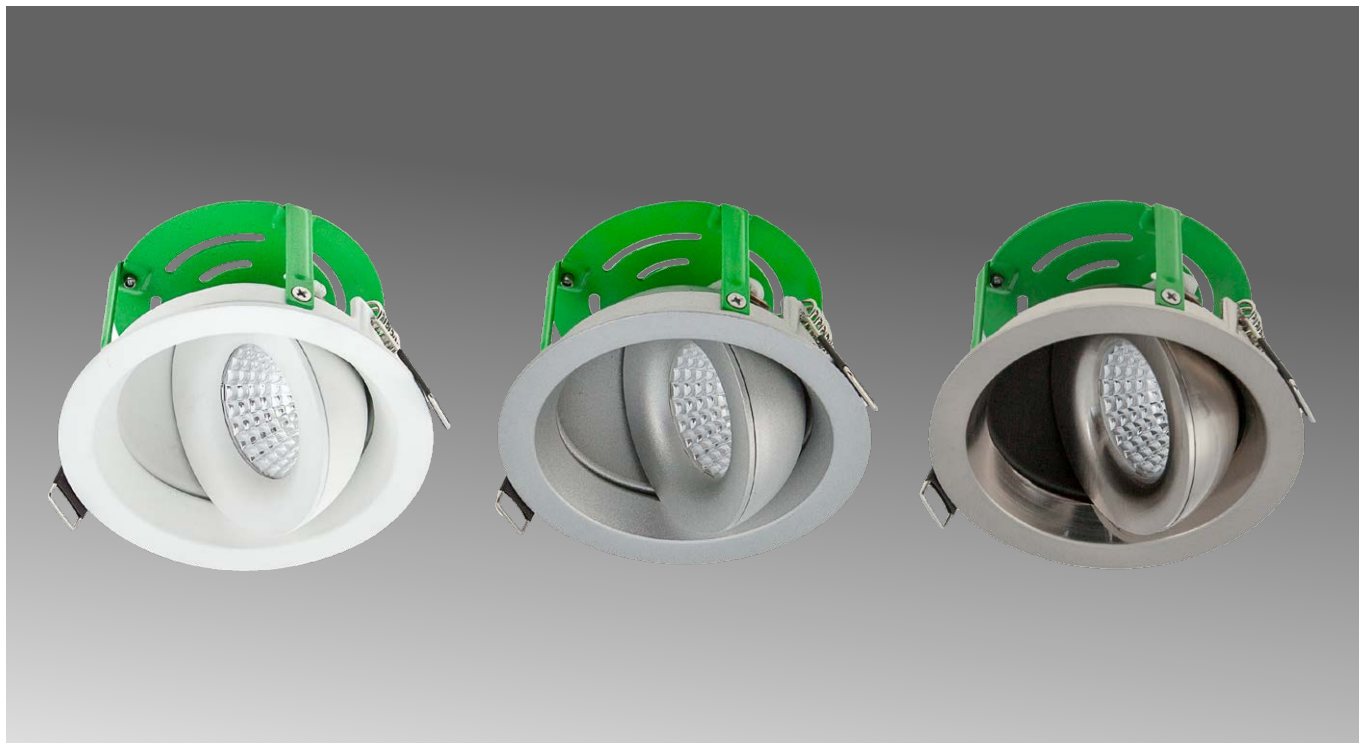

Recessed Downlight Kit Tilt/Rotate Pirouette

R693

SPECIFICATIONS

DIMENSIONS	D105 x H60mm
CUT OUT	Ø 93mm
COLOUR TEMP	3000K Warm White
CRI	90
LIFESPAN	40,000 Hours
BEAM ANGLE	60°
TILT ANGLE	90°
ROTATE ANGLE	360°
MATERIAL	Aluminium
IP RATING	IP20
CLEARANCE	25mm recommended for optimum lifespan. 0mm required. Rear of fitting may abut structural members and building elements.
CLASSIFICATION	IC Rated
DRIVER	DX Series Under Insulation Dimmable TRIAC Driver Included (pre-wired), 500mA
APPLICATION	Residential / Commercial Interior, ideal for illuminating paintings.
WARRANTY	5 Year Warranty

**670
LUMENS**

**9.5
WATTS**

**AC
240V**

UID™ Dimmable Under Insulation Driver Included

AVAILABLE IN

DESCRIPTION	CODE
White 3000K	R693 KWWUDL
Silver 3000K (8W, CRI80, 618lm) (End of line, available while stocks last)	R693 KSWUDL
Brushed Chrome 3000K (8W, CRI80, 618lm) (End of line, available while stocks last)	R693 KBCWUDL

Mini 4W version available R674 WL