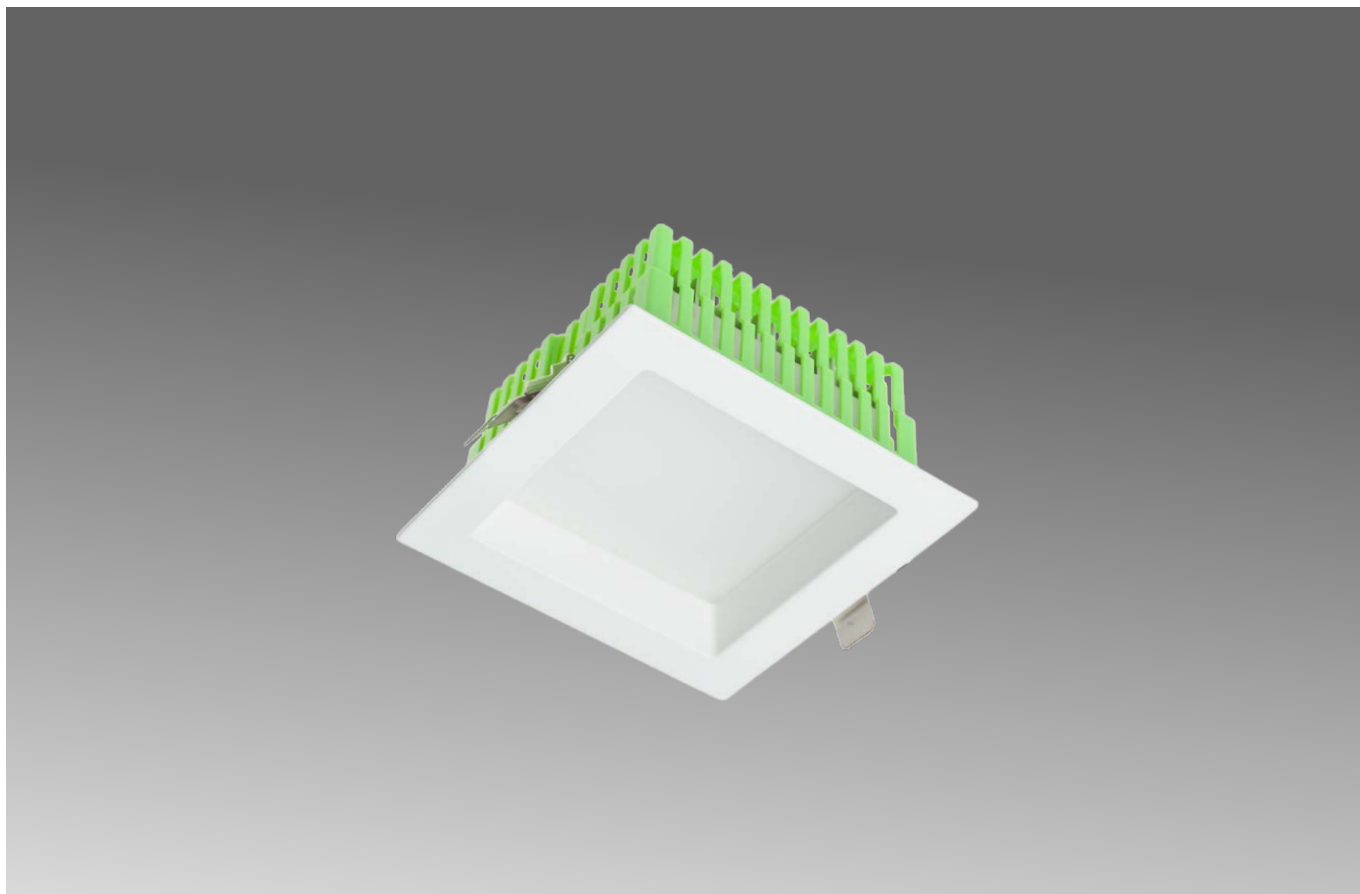

Recessed Fixed Downlight Kit Square Large

R849

SPECIFICATIONS

DIMENSIONS	L150 x W150 x H73mm
CUT OUT	125 x 125mm
COLOUR TEMP	3000K Warm White
CRI	90
LIFESPAN	50,000 Hours
BEAM ANGLE	90°
MATERIAL	Aluminium
IP RATING	IP54
CLEARANCE	25mm recommended for optimum lifespan. 0mm required. Rear of fitting may abut structural members and building elements.
CLASSIFICATION	IC Rated
DRIVER	DX Series Under Insulation Dimmable TRIAC Driver Included (pre-wired) 350mA
APPLICATION	Residential / Commercial Interior
WARRANTY	5 Year Warranty

1400
LUMENS

20
WATTS

AC
240V

UID™ Dimmable Under
Insulation Driver Included

AVAILABLE IN

DESCRIPTION	CODE
White 3000K	R849 KWWUDL

RETROFIT

Fits **125x125mm**
Cut Outs