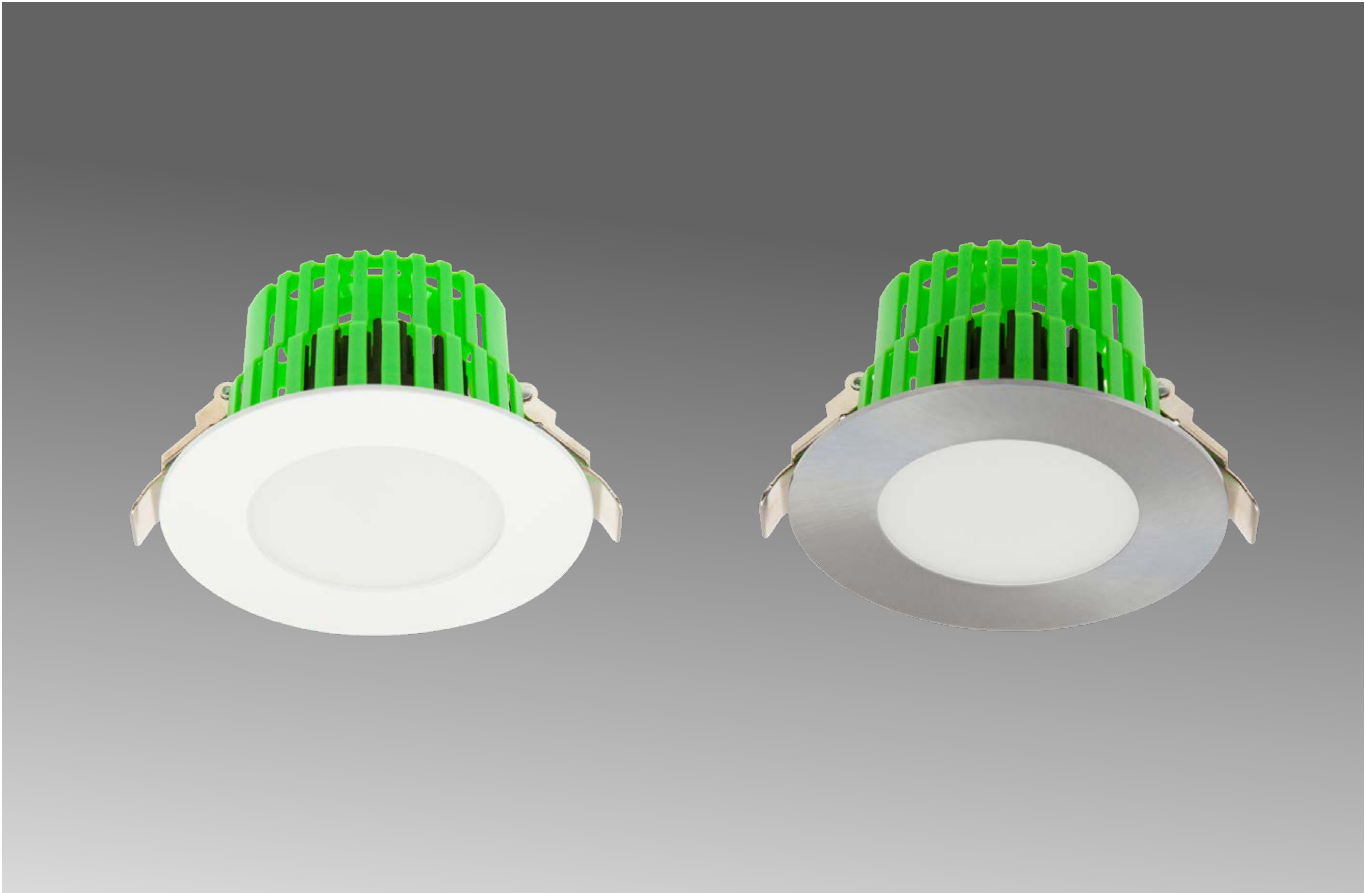

Recessed Fixed Downlight Kit  
**Flat Series II Round**

R921

**SPECIFICATIONS**

<b>DIMENSIONS</b>	D120 x H66mm
<b>CUT OUT</b>	Ø 100mm
<b>COLOUR TEMP</b>	3000K Warm White
<b>CRI</b>	80
<b>LIFESPAN</b>	50,000 Hours
<b>BEAM ANGLE</b>	100°
<b>MATERIAL</b>	Aluminium
<b>IP RATING</b>	IP44
<b>CLEARANCE</b>	25mm recommended for optimum lifespan. 0mm required. Rear of fitting may abut structural members and building elements.
<b>CLASSIFICATION</b>	IC Rated
<b>DRIVER</b>	DX Series Under Insulation Dimmable TRIAC Driver Included (pre-wired) 350mA
<b>APPLICATION</b>	Residential / Commercial Interior
<b>WARRANTY</b>	5 Year Warranty

<b>950 LUMENS</b>	<b>13 WATTS</b>	<b>AC 240V</b>
-------------------	-----------------	----------------

	UID™ Dimmable Under Insulation Driver Included
---	--

**RETROFIT**

Fits **100mm** Cut Outs

**AVAILABLE IN**

DESCRIPTION	CODE
White 3000K	R921 KWWUDL
Brushed Aluminium 3000K	R921 KBAWUDL