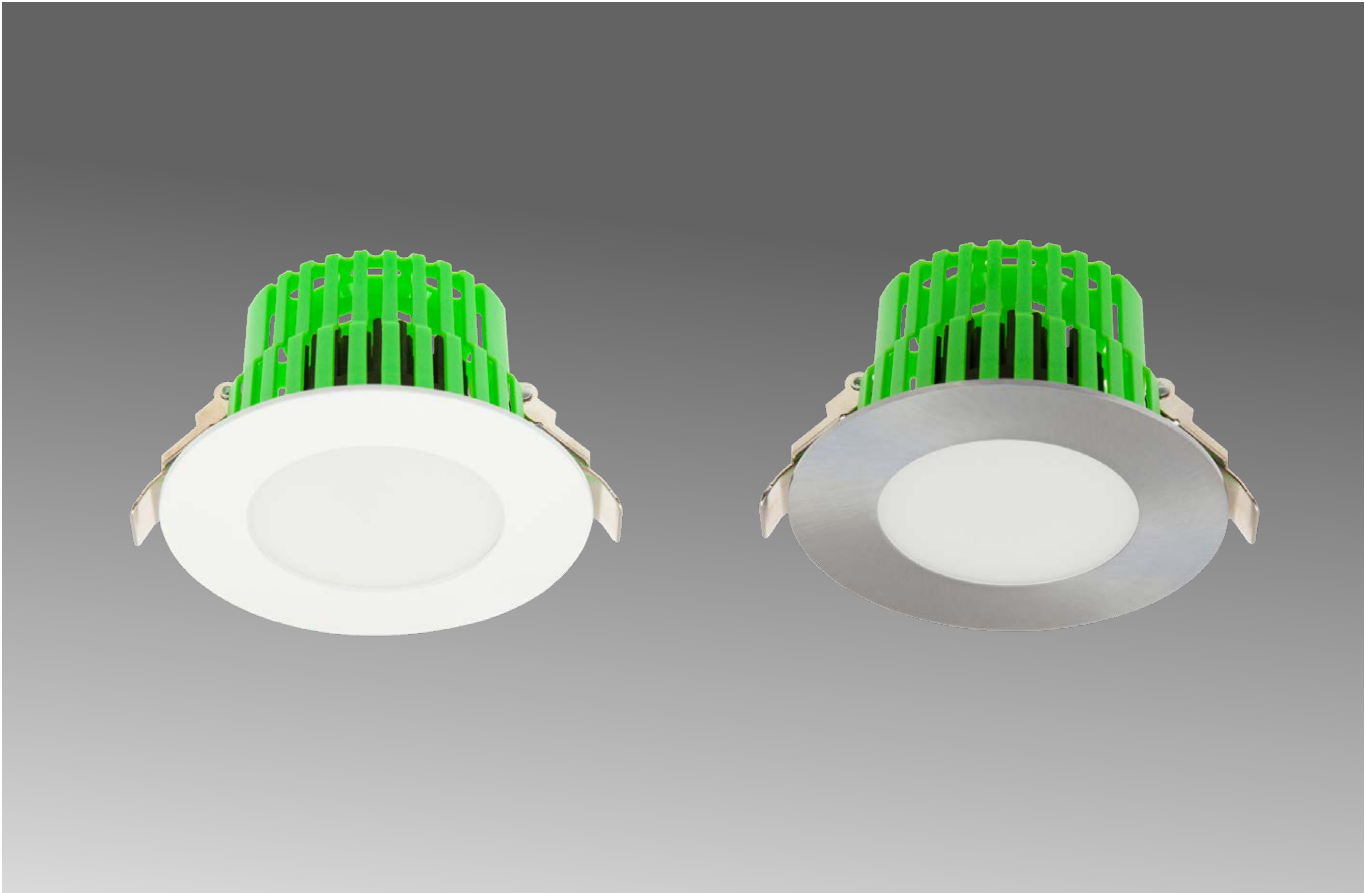

Recessed Fixed Downlight Kit
Flat Series II Round

R921

SPECIFICATIONS

DIMENSIONS	D120 x H66mm
CUT OUT	Ø 100mm
COLOUR TEMP	3000K Warm White
CRI	80
LIFESPAN	50,000 Hours
BEAM ANGLE	100°
MATERIAL	Aluminium
IP RATING	IP44
CLEARANCE	25mm recommended for optimum lifespan. 0mm required. Rear of fitting may abut structural members and building elements.
CLASSIFICATION	IC Rated
DRIVER	DX Series Under Insulation Dimmable TRIAC Driver Included (pre-wired) 350mA
APPLICATION	Residential / Commercial Interior
WARRANTY	5 Year Warranty

950 LUMENS	13 WATTS	AC 240V
-------------------	-----------------	----------------

	UID™ Dimmable Under Insulation Driver Included
---	--

RETROFIT

Fits **100mm** Cut Outs

AVAILABLE IN

DESCRIPTION	CODE
White 3000K	R921 KWWUDL
Brushed Aluminium 3000K	R921 KBAWUDL