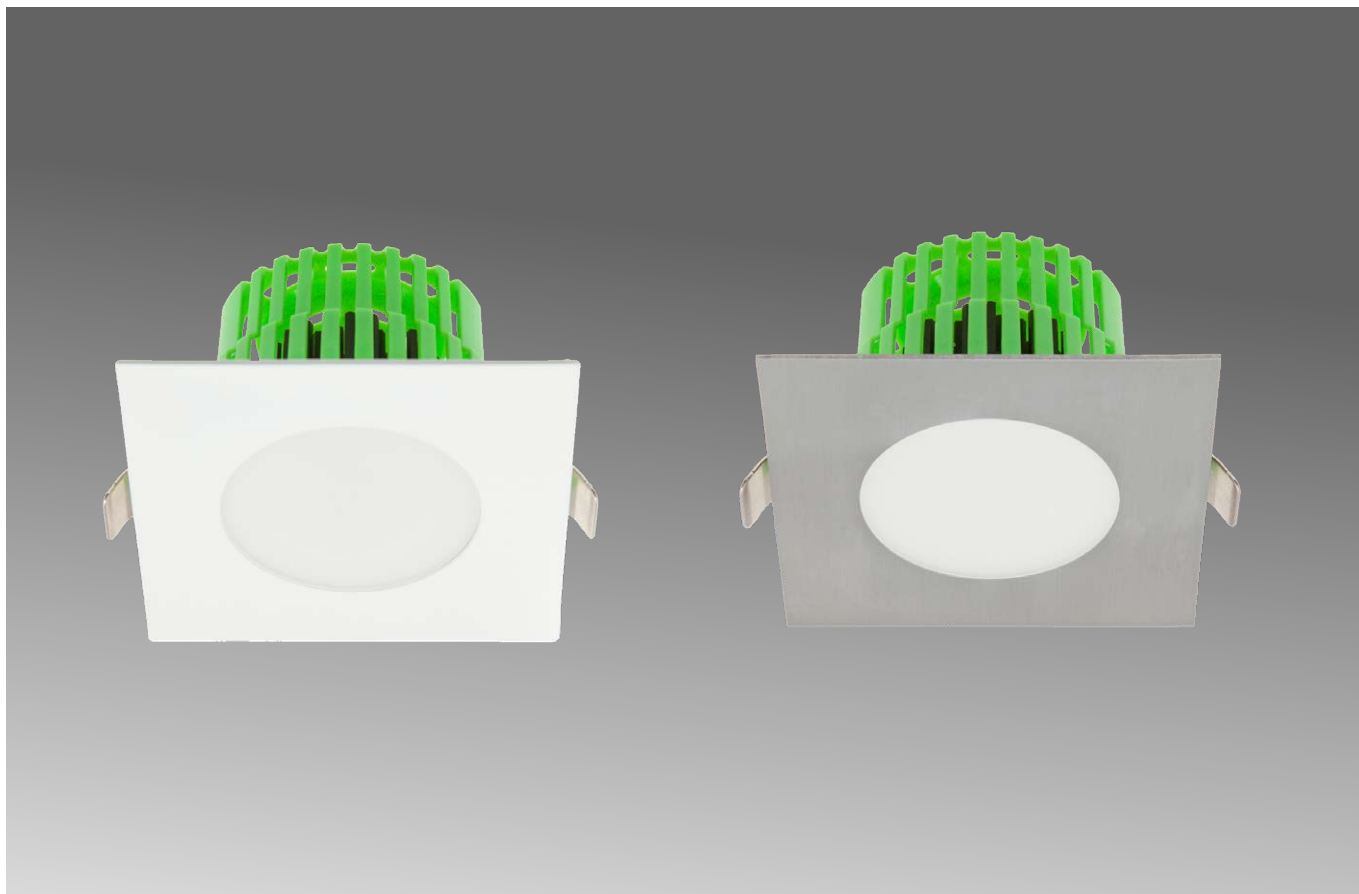

Recessed Fixed Downlight Kit Flat Series II Square

R926

SPECIFICATIONS

DIMENSIONS	L120 x W120 x H66mm
CUT OUT	Ø 100mm
COLOUR TEMP	3000K Warm White
CRI	90
LIFESPAN	50,000 Hours
BEAM ANGLE	100°
MATERIAL	Aluminium
IP RATING	IP44
CLEARANCE	25mm recommended for optimum lifespan. 0mm required. Rear of fitting may abut structural members and building elements.
CLASSIFICATION	IC Rated
DRIVER	DX Series Under Insulation Dimmable TRIAC Driver Included (pre-wired) 350mA
APPLICATION	Residential / Commercial Interior
WARRANTY	5 Year Warranty

**1000
LUMENS**

**13
WATTS**

**AC
240V**

UID™ Dimmable Under Insulation Driver Included

RETROFIT

Fits **100mm**
Cut Outs

AVAILABLE IN

DESCRIPTION	CODE
White 3000K	R926 KWWUDL
Brushed Aluminium 3000K (CRI80, 950lm)	R926 KBAWUDL