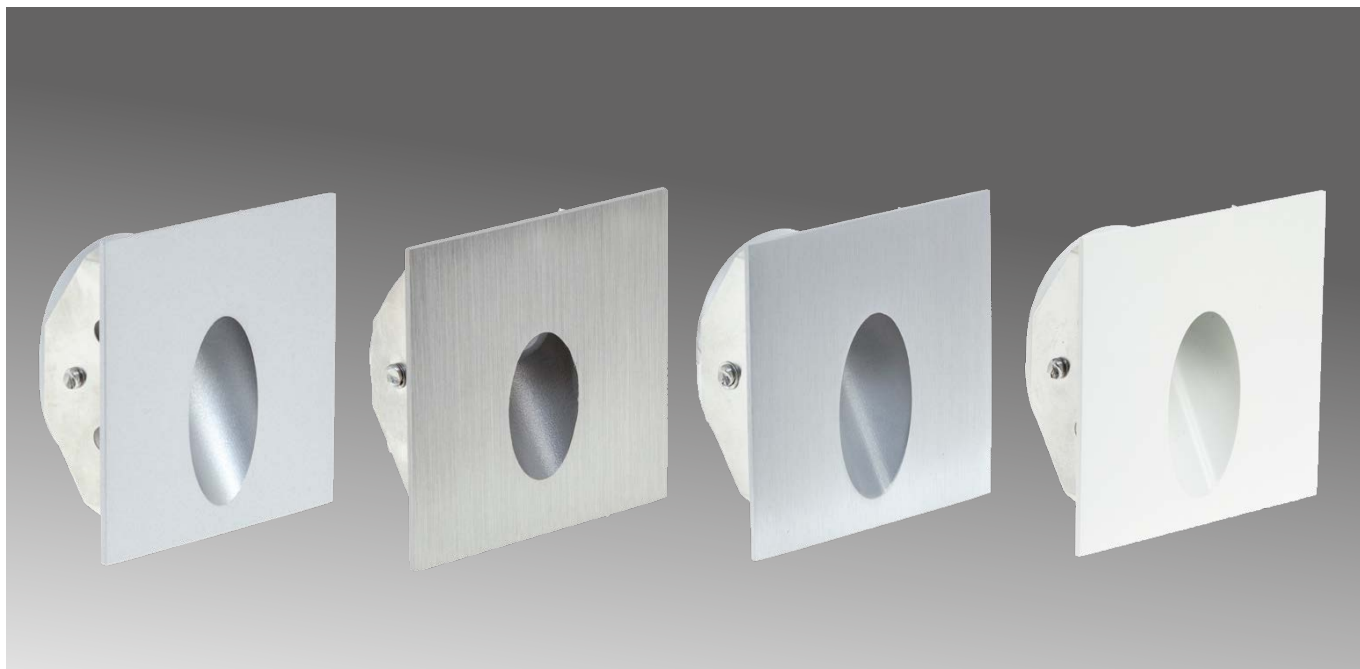

Exterior Recessed Stair/Wall Light

Square Low Glare Dark Light

R936

SPECIFICATIONS

DIMENSIONS	L78 x W78 x D38mm
CUT OUT	Ø 65mm
COLOUR TEMP	3000K Warm White
CRI	80
LIFESPAN	30,000 Hours
BEAM ANGLE	60°
MATERIAL	Aluminium or 316 STS
IP RATING	IP65
CLASSIFICATION	IC Rated
DRIVER	700mA (Not Included) Note: Can be run at 350mA to decrease wattage and output by 20%
APPLICATION	Suitable for zero clearance installs. Shallow profile.
WARRANTY	5 Year Warranty

95 LUMENS	3 WATTS	700mA SERIES
---------------------	-------------------	------------------------

	Driver sold separately, specify when ordering.
--	--

IMPORTANT:

1. Connection to live driver will permanently damage all lighting on circuit. Halcyon takes no responsibility for product failures from incorrect wiring.
2. Constant current LED fittings must be wired in series ensuring correct polarity. Incorrect polarity / wiring will cause permanent LED and/or driver failure.
3. Pulsing/flashing lighting indicates wiring fault or under/overloaded driver power off immediately.

AVAILABLE IN

DESCRIPTION	CODE
White 3000K	R936 WL3
Brushed 316 Stainless Steel 3000K	R936 BSL3
Brushed Aluminium 3000K (End of line, available while stocks last)	R936 BAL3
Silver 3000K (End of line, available while stocks last)	R936 SL3