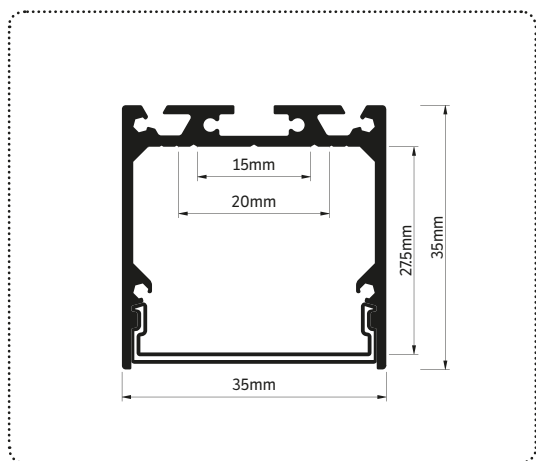

XS3535

Medium Surface Mount / Suspended Aluminium Profile

Available in Black, White or Silver the XS3535 Medium Surface Mount / Suspended Aluminium profile is designed for a wide range of installations in Residential and Commercial environments. With a modern square silhouette the XS3535 is suited for suspension over task areas with the sleek pendant kit or surface mounted for a more ambient effect. XS3535 features a premium Opal Frosted Diffuser for flawless dot free light with Halcyon HD linear tape.

Premium extrusion comes complete with Aluminium end caps and opal frosted diffuser.