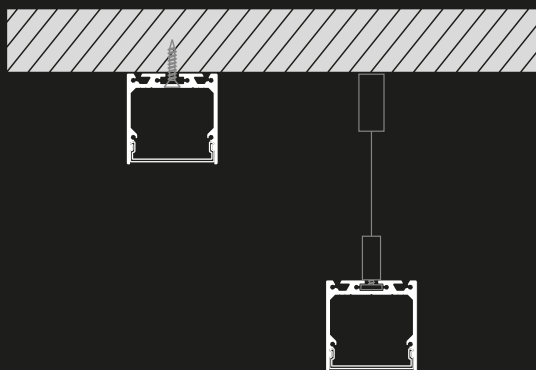

# XS3535

## Medium Surface Mount / Suspended Aluminium Profile

Available in Black, White or Silver the XS3535 Medium Surface Mount / Suspended Aluminium profile is designed for a wide range of installations in Residential and Commercial environments. With a modern square silhouette the XS3535 is suited for suspension over task areas with the sleek pendant kit or surface mounted for a more ambient effect. XS3535 features a premium Opal Frosted Diffuser for flawless dot free light with Halcyon HD linear tape.

Premium extrusion comes complete with Aluminium end caps and opal frosted diffuser.

### PROFILE CODE

DESCRIPTION	CODE
Black Medium Surface Mount / Suspended with Opal Frosted diffuser custom length	XS3535 B
Silver Medium Surface Mount / Suspended with Opal Frosted diffuser custom length	XS3535 S
White Medium Surface Mount / Suspended with Opal Frosted diffuser custom length	XS3535 W